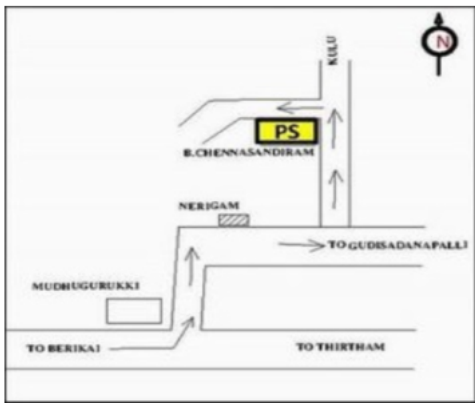

Nazri Naksha

Google Map View

Polling Station Building Front View

Polling Station Front View

Cad View

Key MAP View