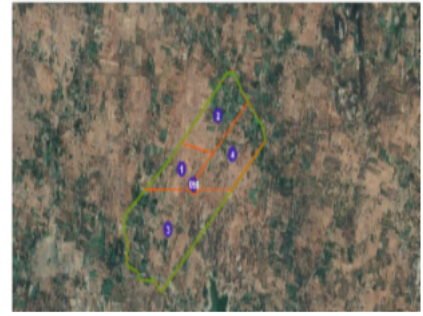

Nazri Naksha

Google Map View