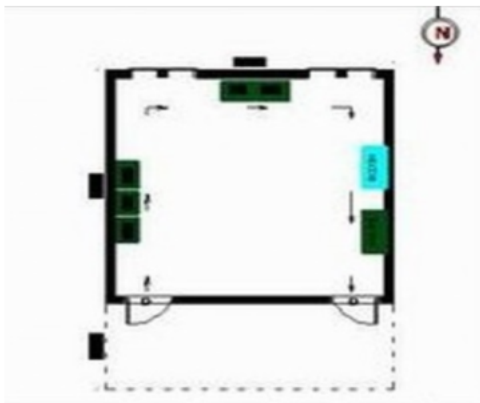

Nazri Naksha

Google Map View

Polling Station Building Front View

Polling Station Front View

Cad View

Key MAP View