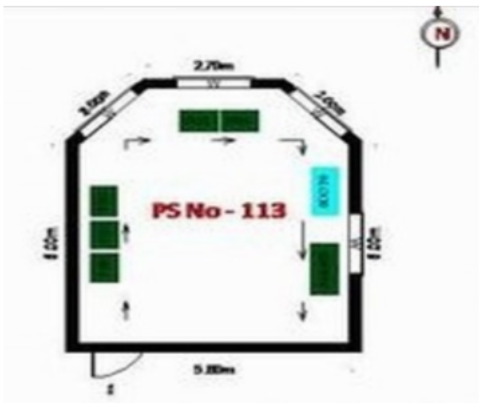

Nazri Naksha

Google Map View

Cad View