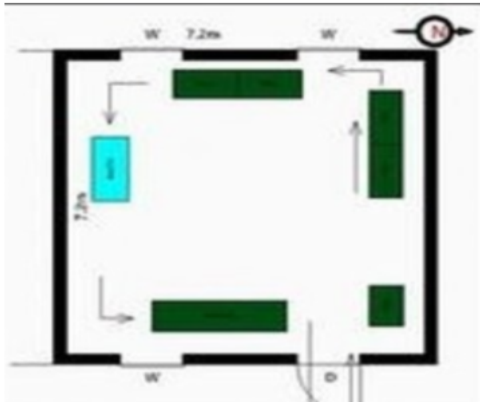

Nazri Naksha

Google Map View

Cad View