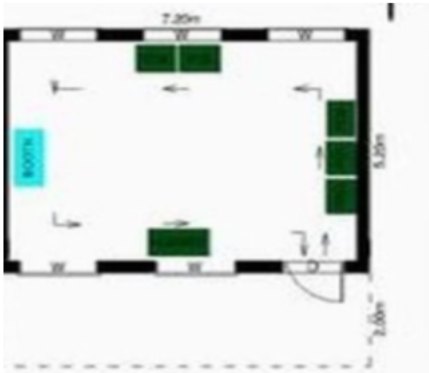

Nazri Naksha

Cad View

Key MAP View