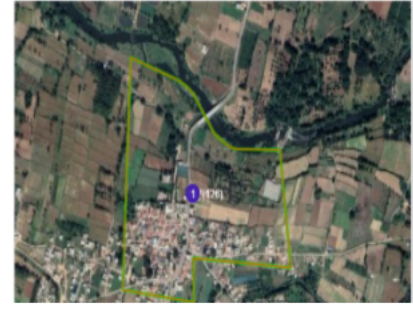

Nazri Naksha

Google Map View