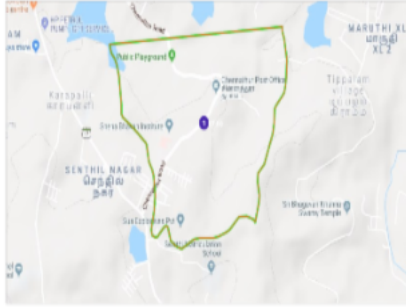

Nazri Naksha

Google Map View