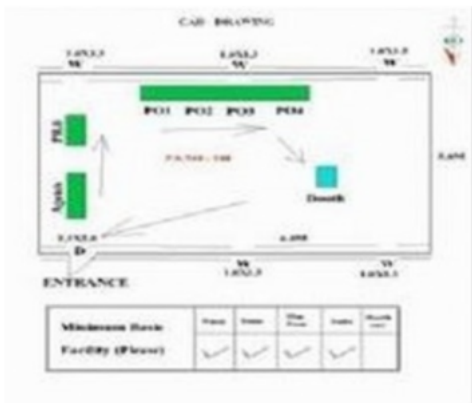

Nazri Naksha

Google Map View

Cad View