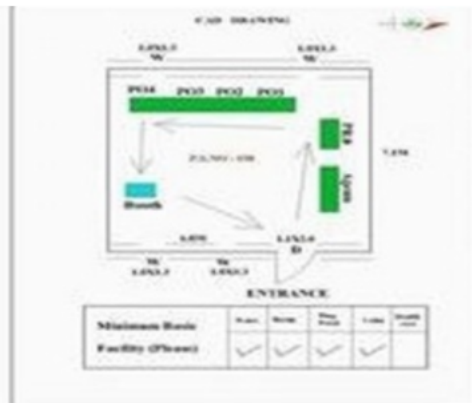

Nazri Naksha

Google Map View

Polling Station Building Front View

Polling Station Front View

Cad View

Key MAP View