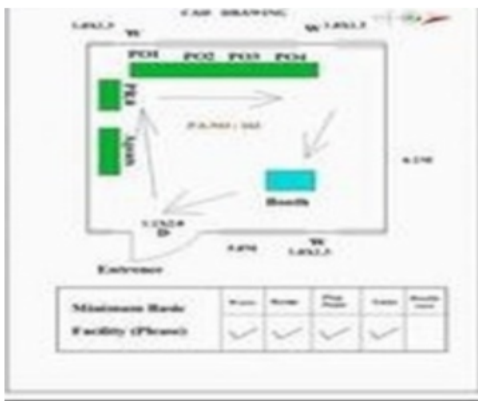

Nazri Naksha

Google Map View

Polling Station Building Front View

Polling Station Front View

Cad View

Key MAP View