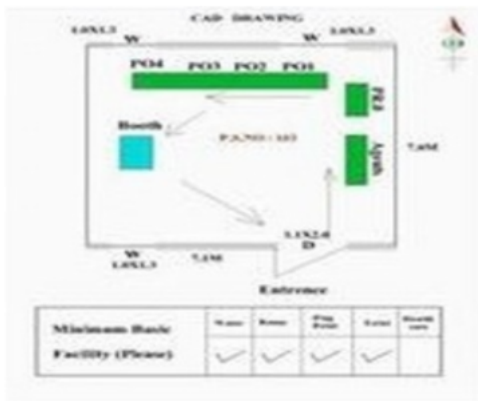

Nazri Naksha

Google Map View

Polling Station Building Front View

Polling Station Front View

Cad View

Key MAP View