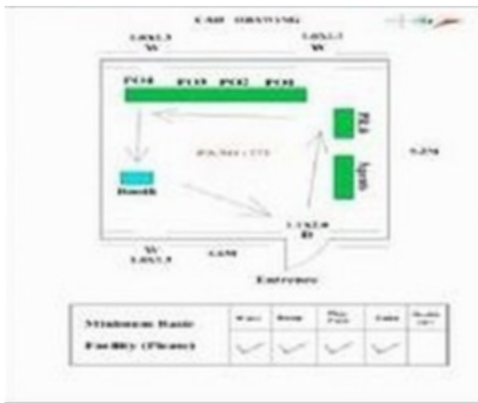

Nazri Naksha

Google Map View

Polling Station Building Front View

Polling Station Front View

Cad View

Key MAP View