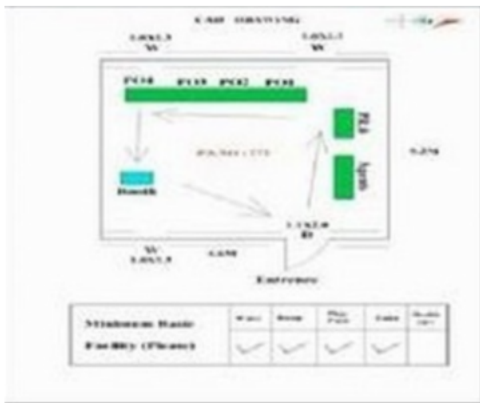

Nazri Naksha

Google Map View

Polling Station Building Front View

Polling Station Front View

Cad View

Key MAP View