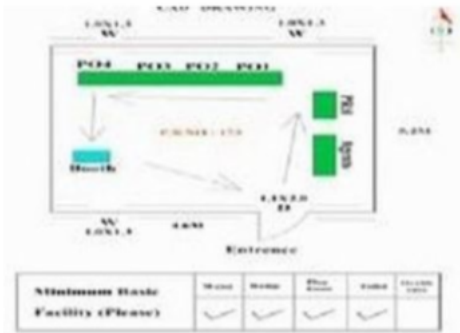

Nazri Naksha

Google Map View

Polling Station Building Front View

Polling Station Front View

Cad View

Key MAP View