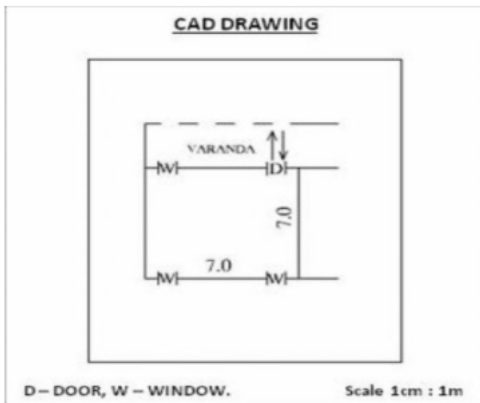

Nazri Naksha

Google Map View

Polling Station Building Front View

Polling Station Front View

Cad View

Key MAP View