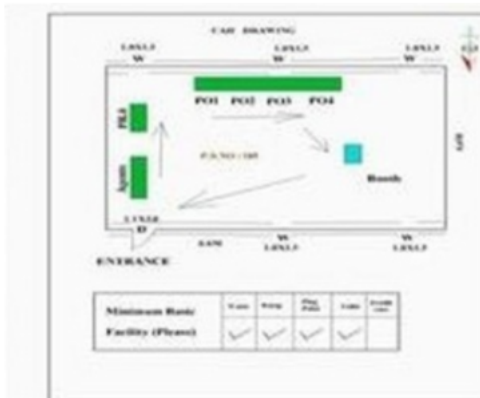

Nazri Naksha

Google Map View

Cad View