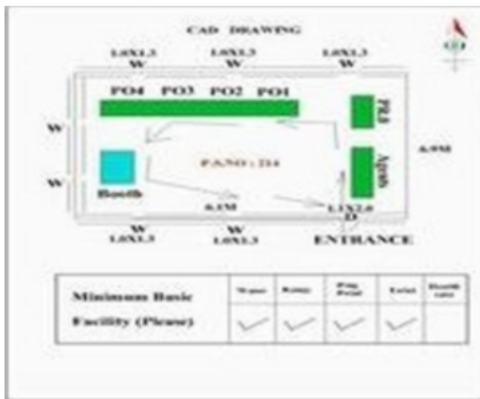

Nazri Naksha

Google Map View

Cad View