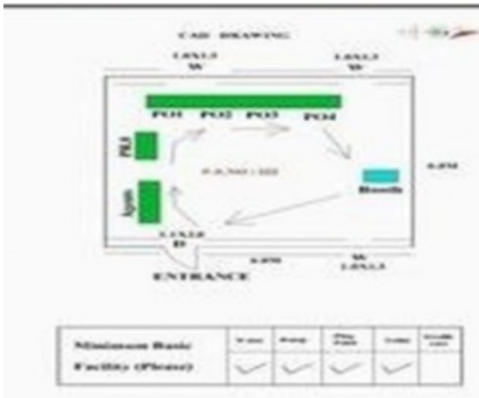

Nazri Naksha

Google Map View

Polling Station Building Front View

Polling Station Front View

Cad View

Key MAP View