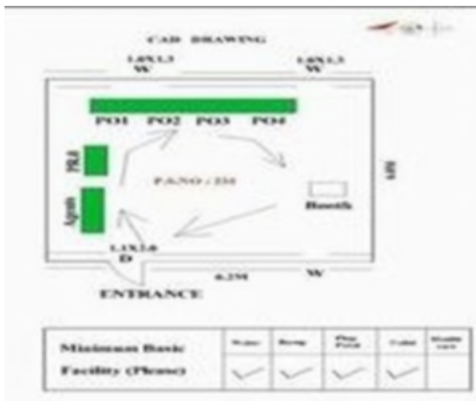

Nazri Naksha

Google Map View

Polling Station Building Front View

Polling Station Front View

Cad View

Key MAP View