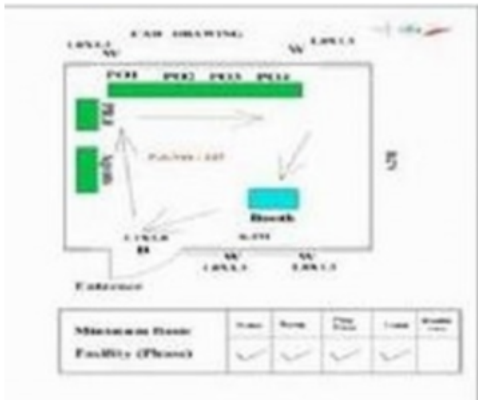

Nazri Naksha

Google Map View

Cad View