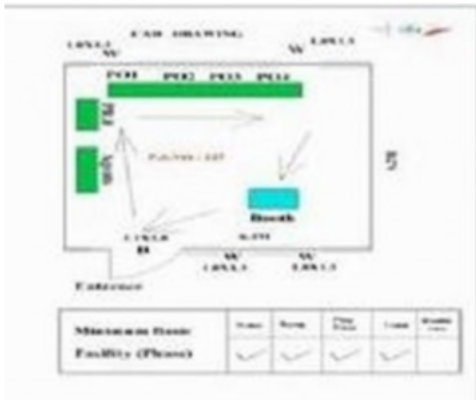

Nazri Naksha

Google Map View

Cad View