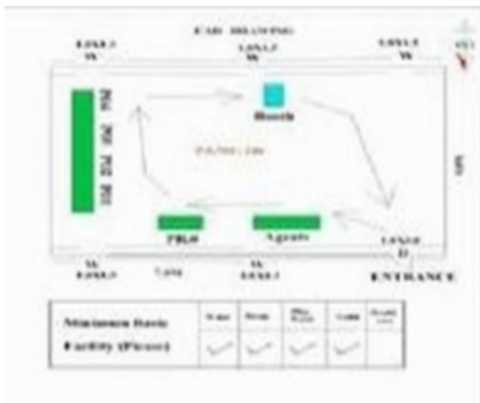

Nazri Naksha

Google Map View

Cad View