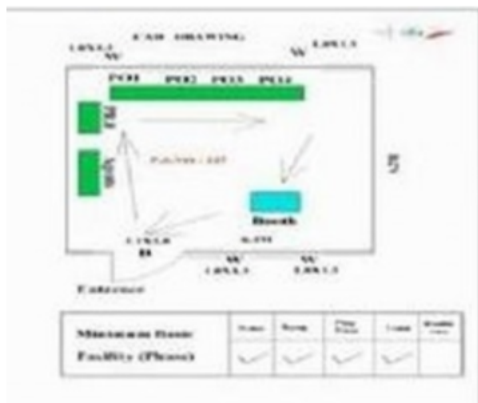

Nazri Naksha

Google Map View

Cad View