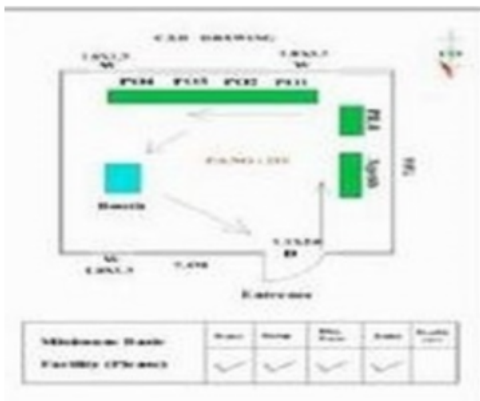

Nazri Naksha

Google Map View

Polling Station Building Front View

Polling Station Front View

Cad View

Key MAP View