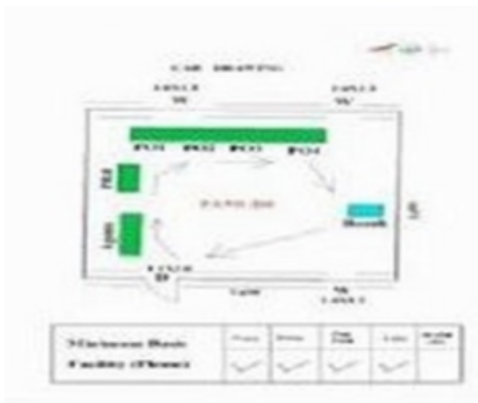

Nazri Naksha

Google Map View

Polling Station Building Front View

Polling Station Front View

Cad View

Key MAP View