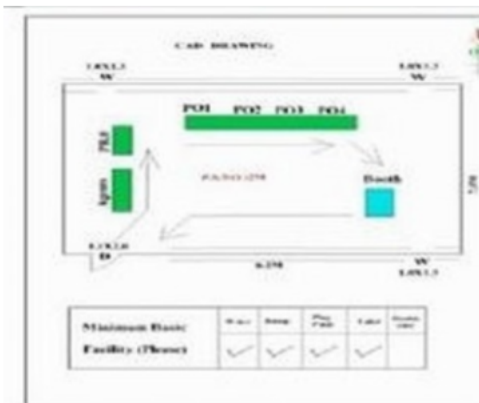

Nazri Naksha

Google Map View

Polling Station Building Front View

Polling Station Front View

Cad View

Key MAP View