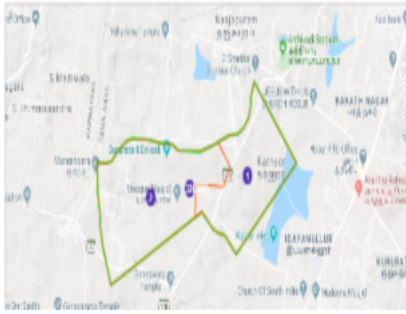

Nazri Naksha

Google Map View