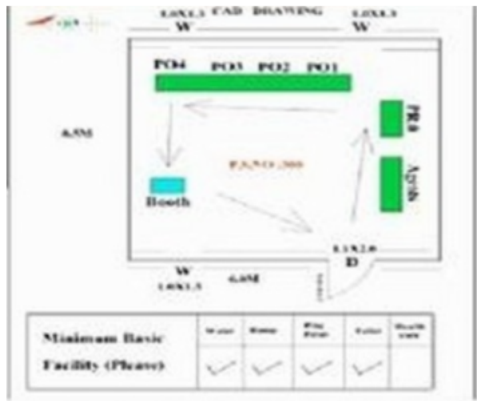

Nazri Naksha

Google Map View

Polling Station Building Front View

Polling Station Front View

Cad View

Key MAP View