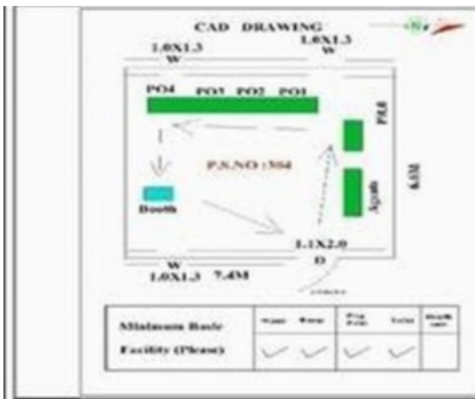

Nazri Naksha

Google Map View

Polling Station Building Front View

Polling Station Front View

Cad View

Key MAP View