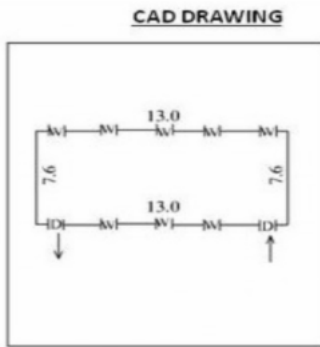

Nazri Naksha

Google Map View

Polling Station Building Front View

Polling Station Front View

Cad View

D – DOOR, W – WINDOW.

Scale 1cm : 1m

Key MAP View