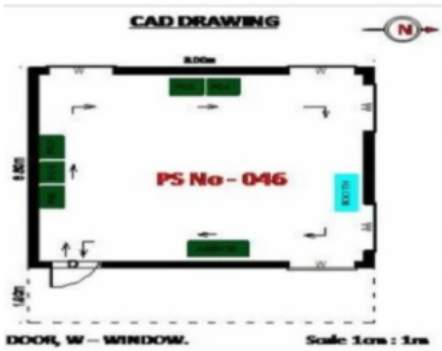

Google Map View

Cad View