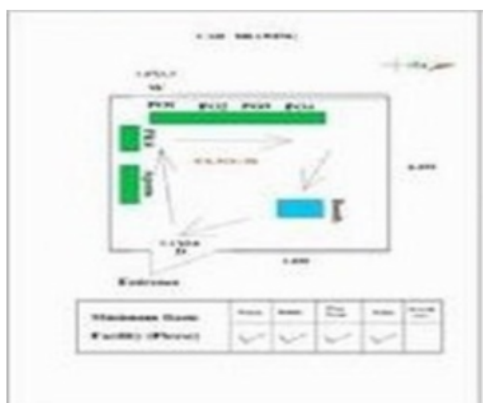

Nazri Naksha

Google Map View

Cad View