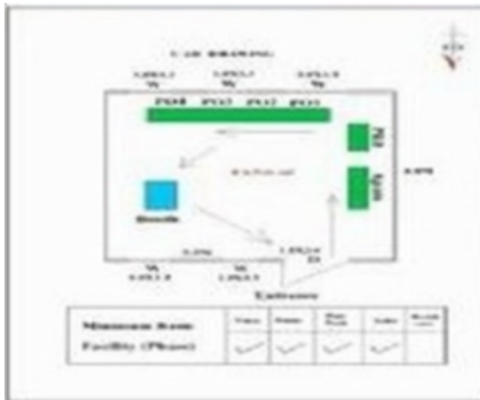

Nazri Naksha

Google Map View

Polling Station Building Front View

Polling Station Front View

Cad View

Key MAP View