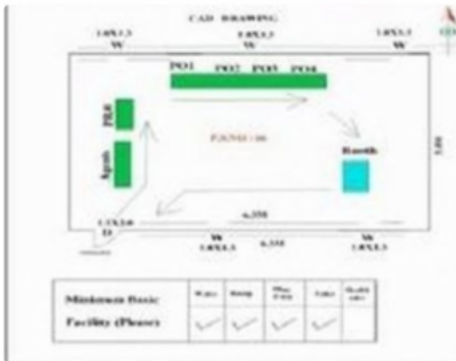

Nazri Naksha

Google Map View

Cad View