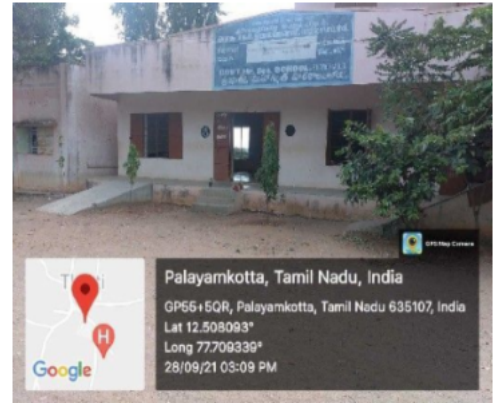

Polling Station Front View