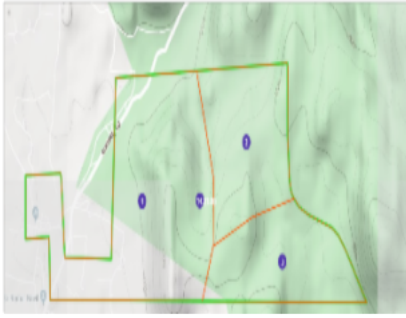

Nazri Naksha

Google Map View