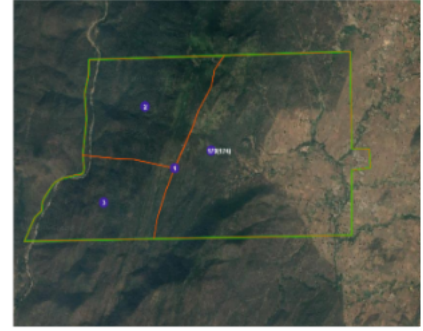

Nazri Naksha

Google Map View