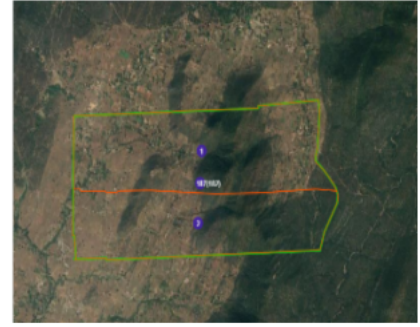

Nazri Naksha

Google Map View