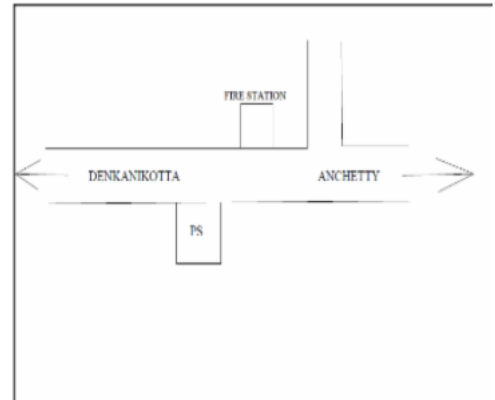

Cad View

Key MAP View

Water	Toilet	Ramp	Health care	Plug point
✓	✓	✓	✓	✓