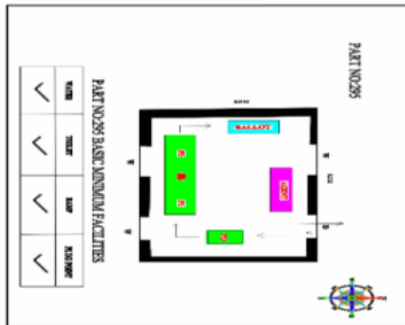

Nazri Naksha

Google Map View