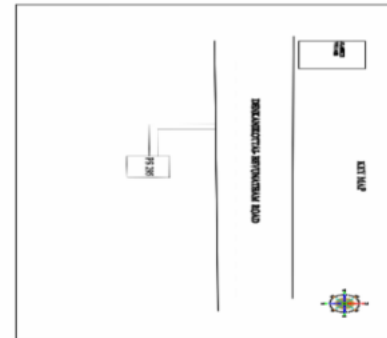

Nazri Naksha

Google Map View