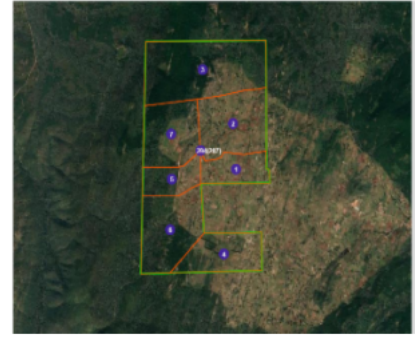

Nazri Naksha

Google Map View