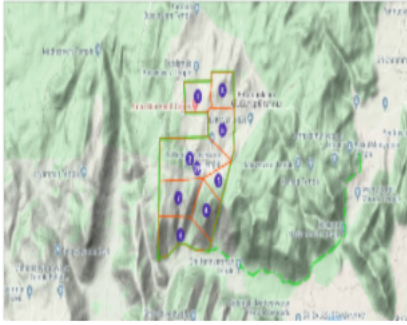

Nazri Naksha

Google Map View