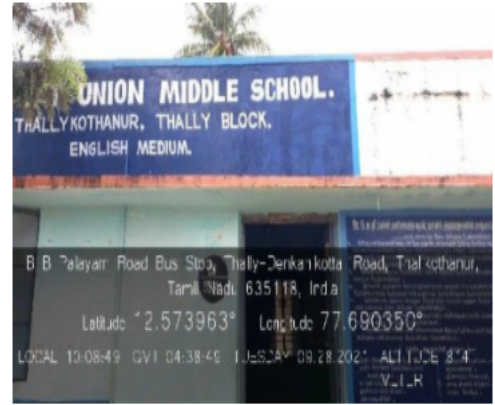

Polling Station Front View