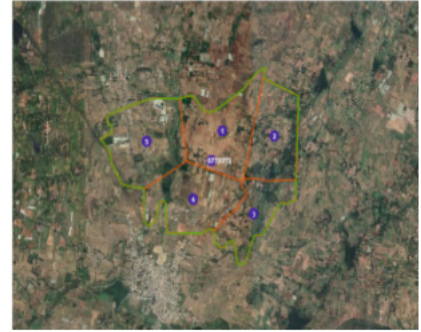

Nazri Naksha

Google Map View