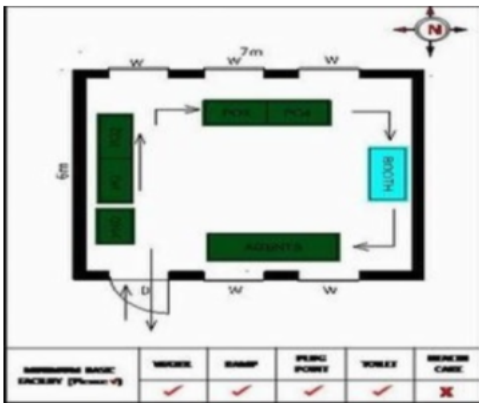

Nazri Naksha

Google Map View

Polling Station Building Front View

Polling Station Front View

Cad View

Key MAP View