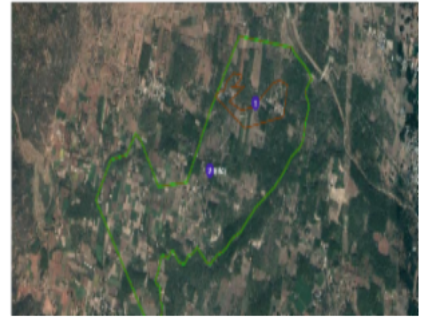

Nazri Naksha

Google Map View