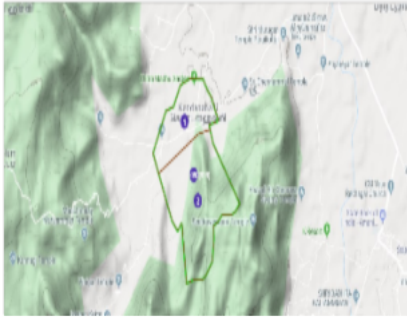

Nazri Naksha

Google Map View