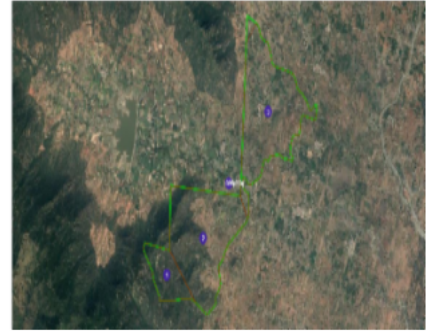

Nazri Naksha

Google Map View