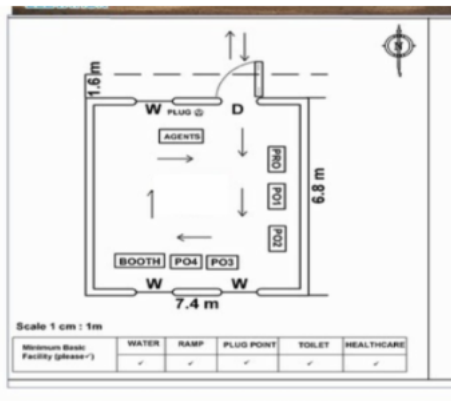

Nazri Naksha

Google Map View

Polling Station Building Front View

Polling Station Front View

Cad View

Key MAP View